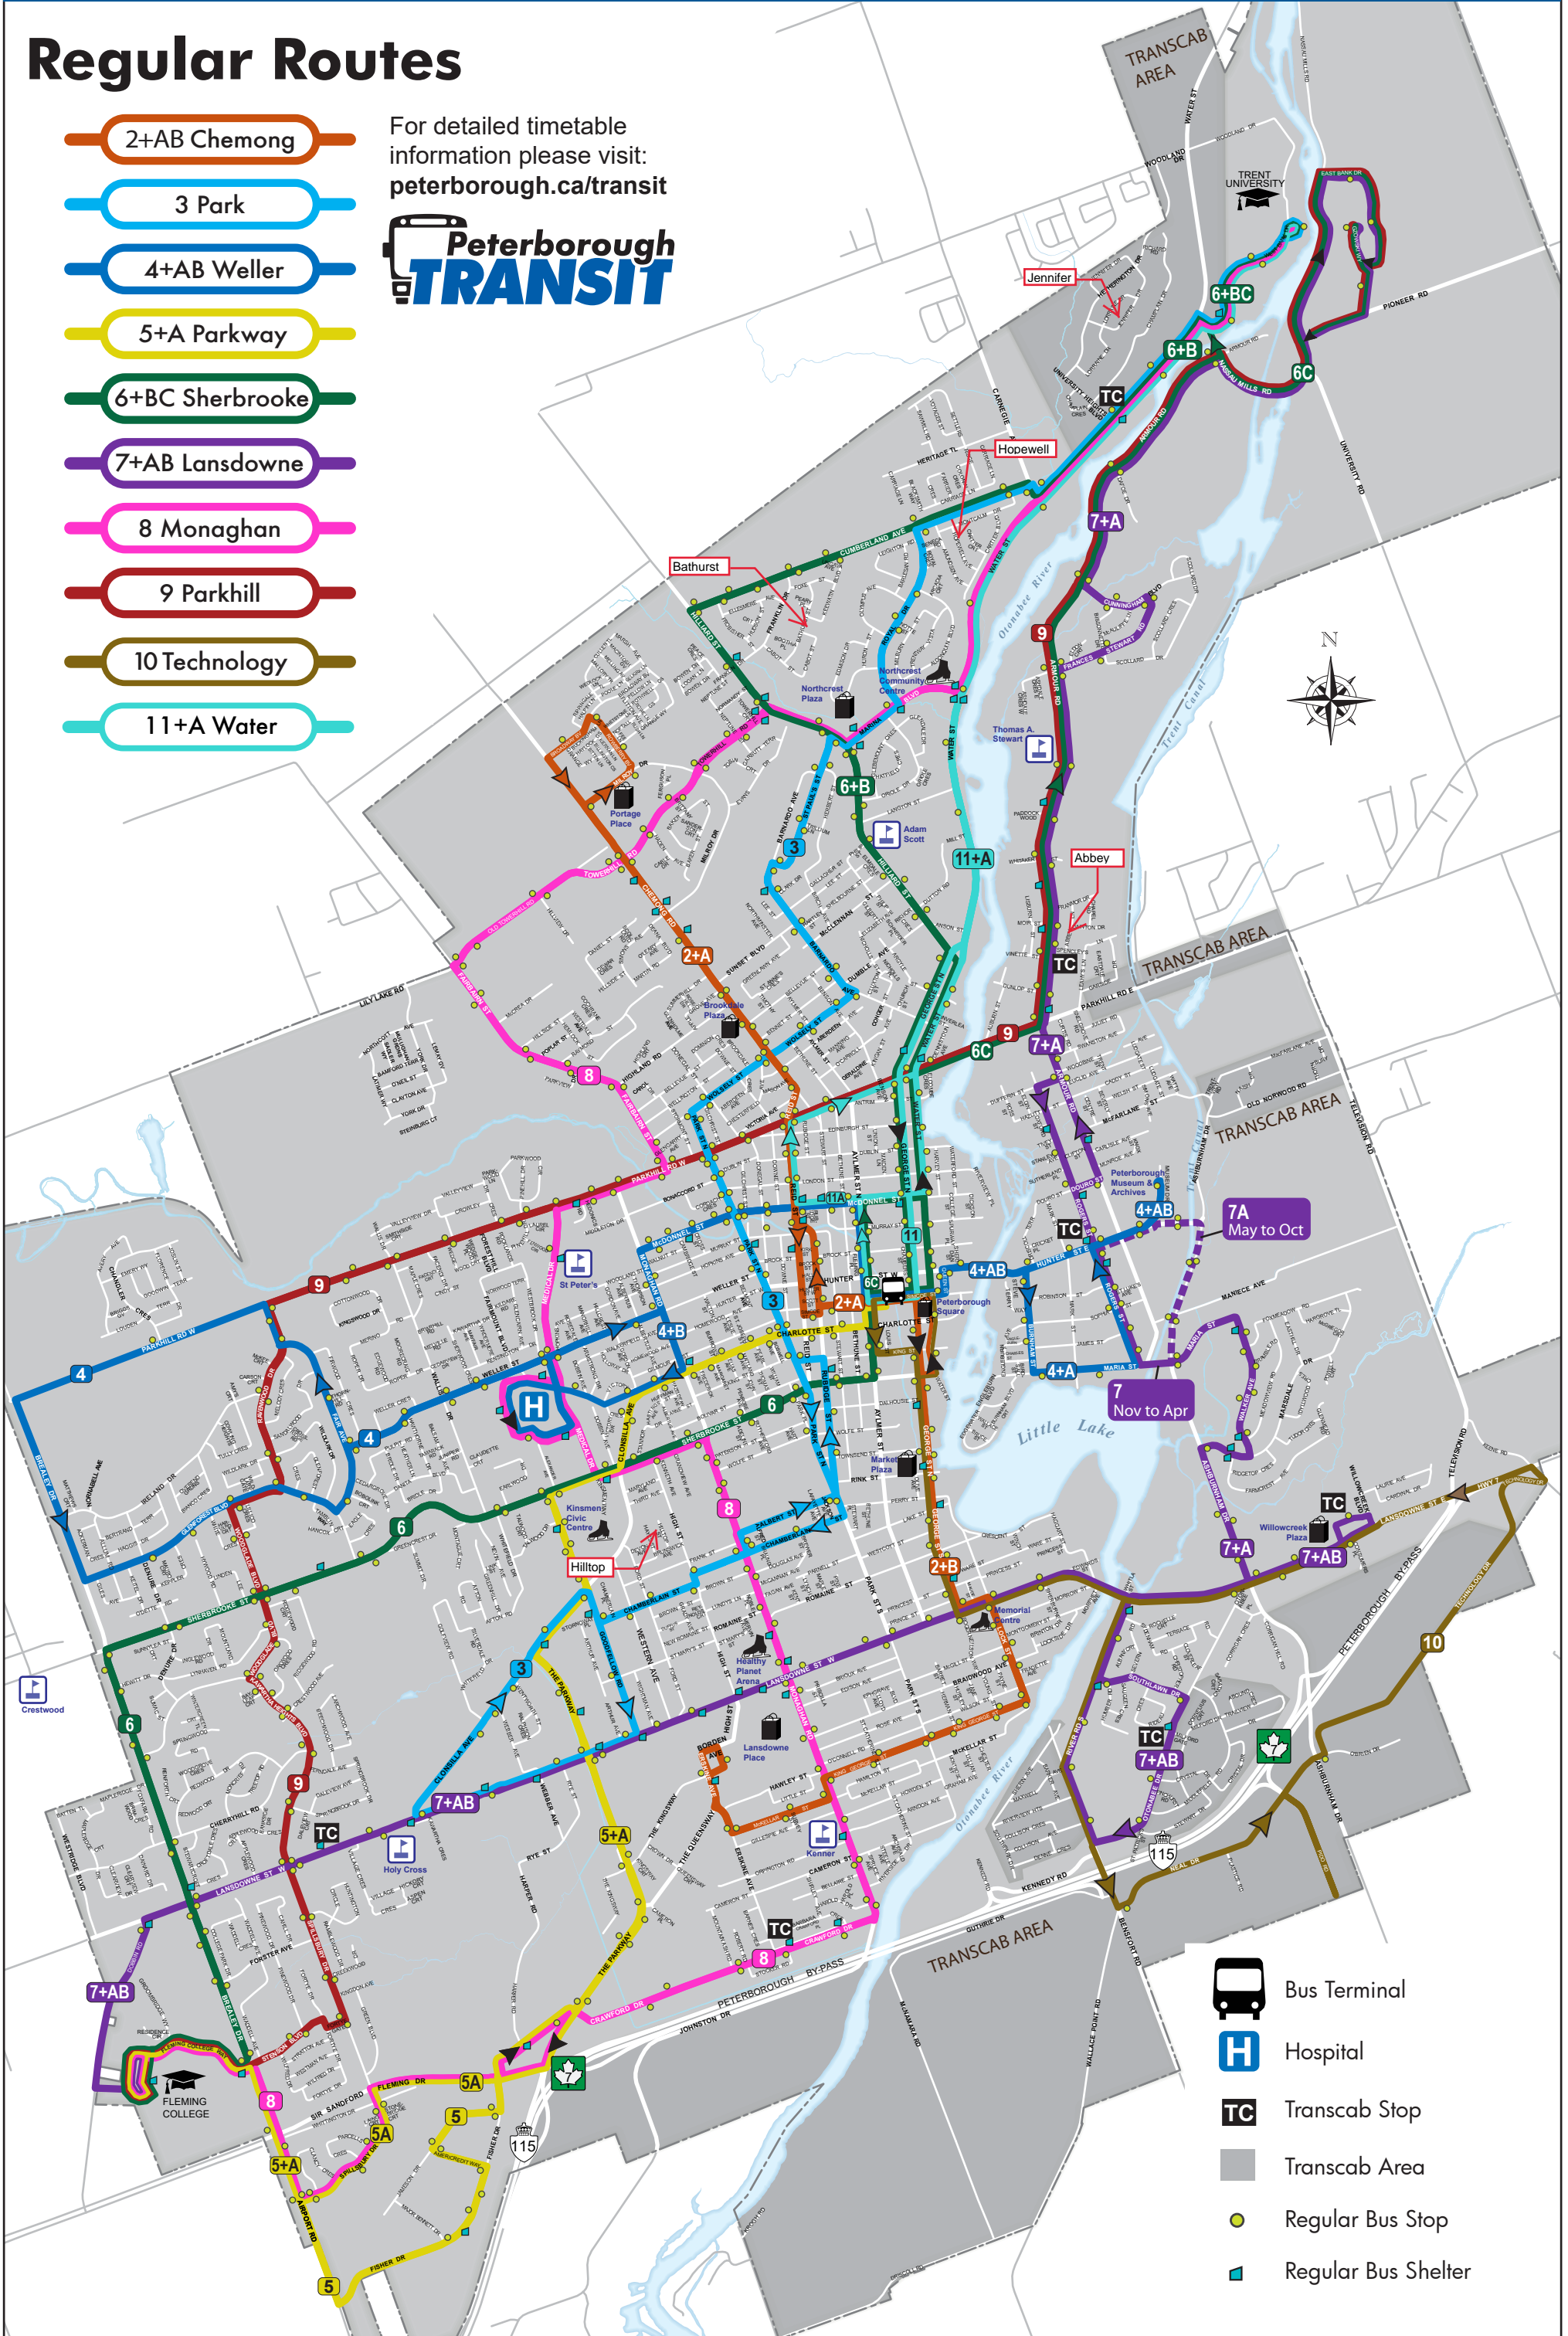

Regular Routes

-  2+AB Chemong
-  3 Park
-  4+AB Weller
-  5+A Parkway
-  6+BC Sherbrooke
-  7+AB Lansdowne
-  8 Monaghan
-  9 Parkhill
-  10 Technology
-  11+A Water

For detailed timetable information please visit: peterborough.ca/transit

-  Bus Terminal
-  Hospital
-  Transcab Stop
-  Transcab Area
-  Regular Bus Stop
-  Regular Bus Shelter